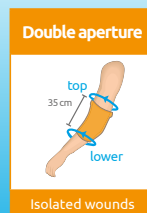

Arm DryLimb covers

Waterproof wound dressing and cast protectors

Shower Bath Swim

Below elbow

Short Arm

Dressed wounds & splints below elbow	
S = 30cm SA/S/30	<input type="checkbox"/>
M = 40cm SA/M/40	<input type="checkbox"/>
L = 50cm SA/L/50	<input type="checkbox"/>

Fingers/hand/wrist

Medium Arm

Dressed wounds & plaster casts to elbow	
S = 30cm MA/S/30	<input type="checkbox"/>
M = 40cm MA/M/40	<input type="checkbox"/>
L = 50cm MA/L/50	<input type="checkbox"/>

Double aperture