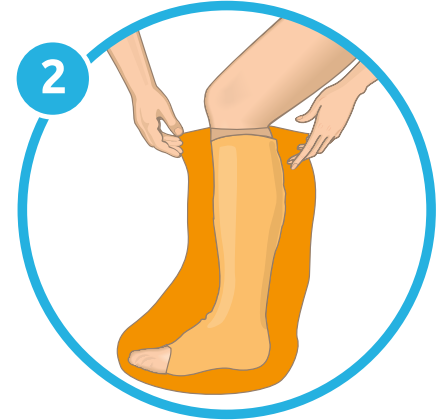

S = Small | M = Medium | L = Large
all our sizes are measured in cms

Re-usable Latex-free Soft & flexible

QOL.Ltd

www.buddycover.com

e. sales@buddycover.com

t. UK Freephone: 0800 2700074

How to use your buddy®

See how to measure overleaf

Gently stretch open the seal. Slip your **buddy®** over your foot and pull up gently.

Pull the corners down slightly creating a smooth seal around your leg.

You are ready to shower!